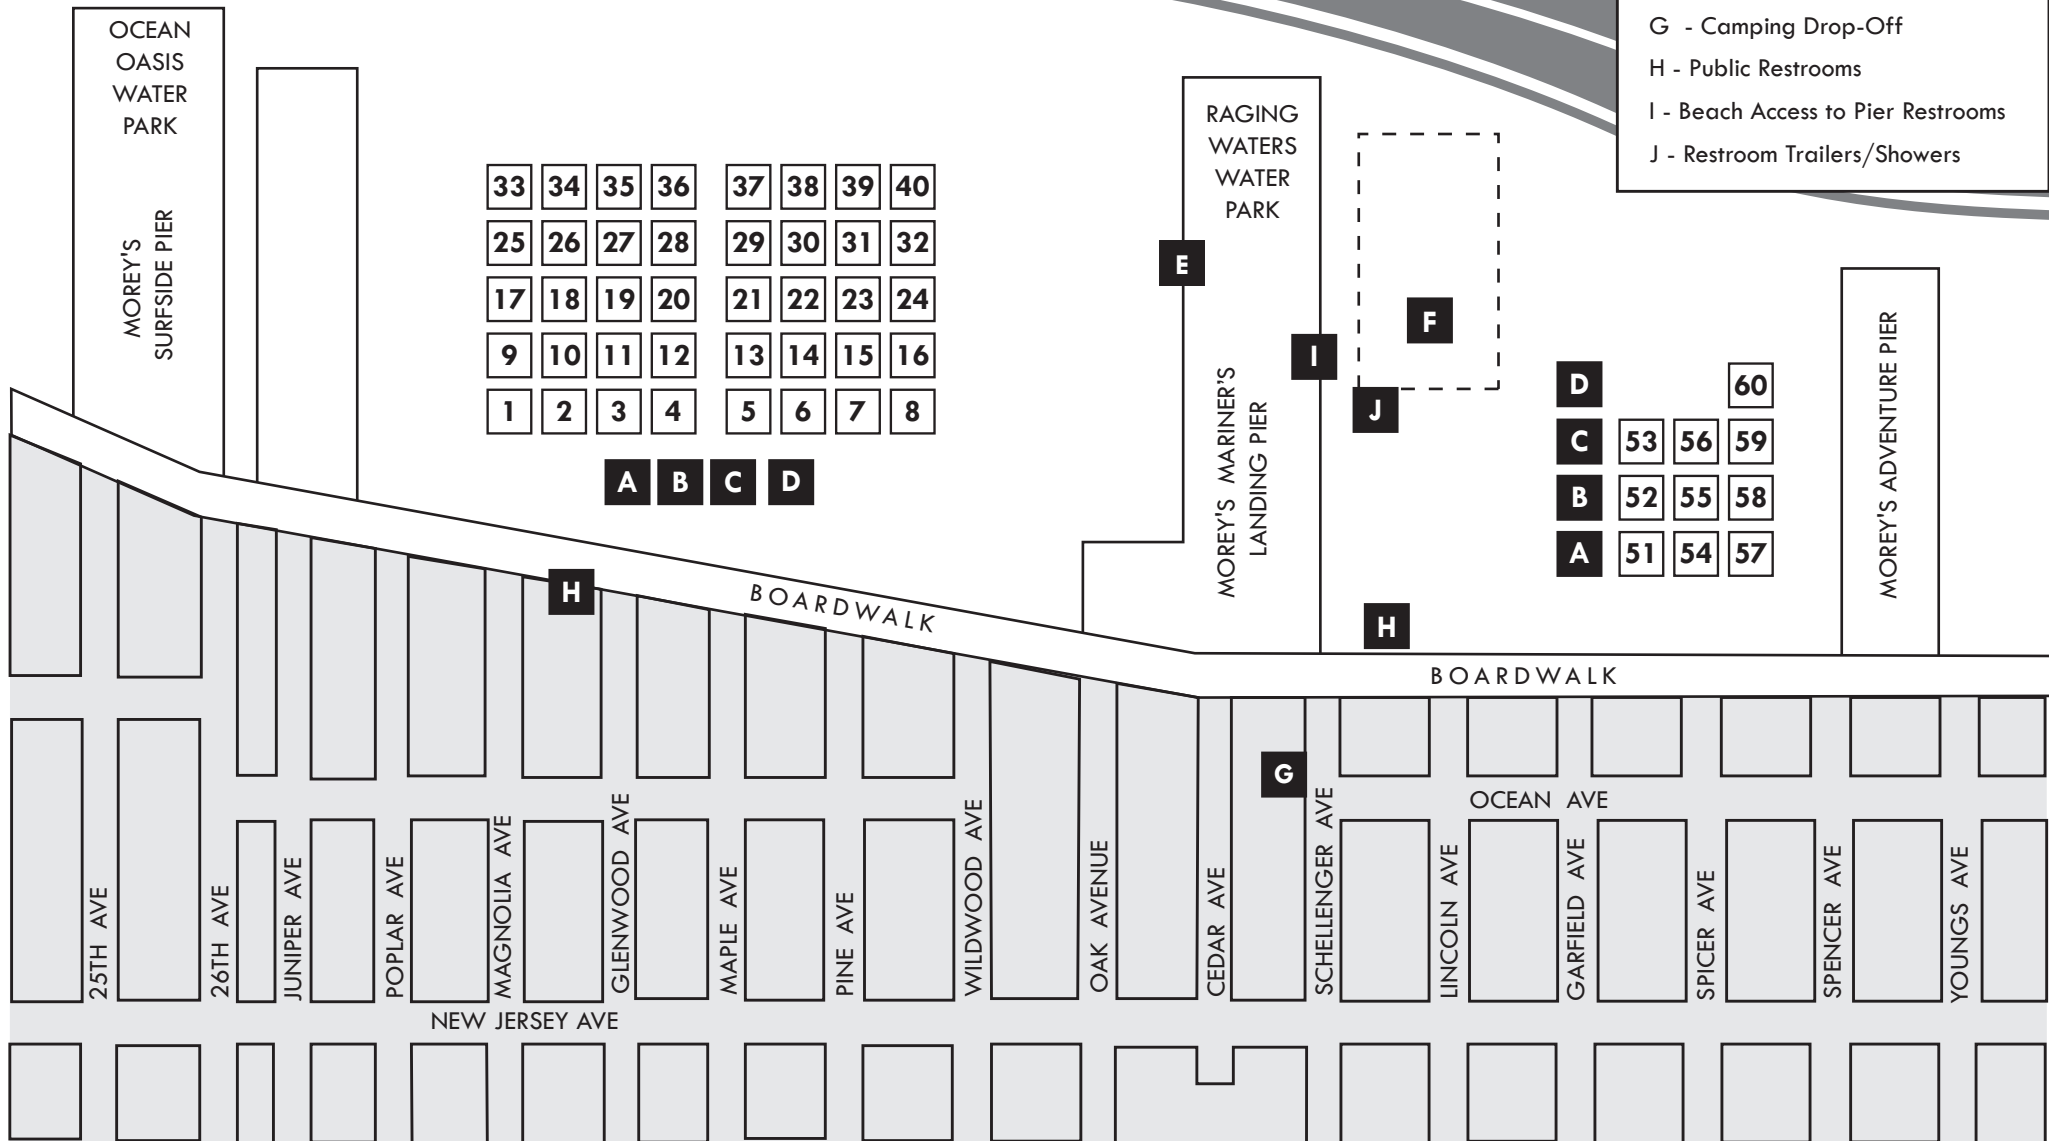

# MORE BEACH BLAST

CAPE EXPRESS  
SOCCER CLUB

MAP KEY:

- 1 - 40 Soccer Fields
- 51 - 60 Lacrosse Fields
- A - Drink Vending
- B - Tournament Tent and First Aid
- C - T-Shirt, Trophies and Drink Tent
- D - Vendors
- E - Rendezvous Beach Picnic Pavilion
- F - Camping Area
- G - Camping Drop-Off
- H - Public Restrooms
- I - Beach Access to Pier Restrooms
- J - Restroom Trailers/Showers

33	34	35	36	37	38	39	40
25	26	27	28	29	30	31	32
17	18	19	20	21	22	23	24
9	10	11	12	13	14	15	16
1	2	3	4	5	6	7	8

**A B C D**

<b>D</b>			<b>60</b>
<b>C</b>	<b>53</b>	<b>56</b>	<b>59</b>
<b>B</b>	<b>52</b>	<b>55</b>	<b>58</b>
<b>A</b>	<b>51</b>	<b>54</b>	<b>57</b>