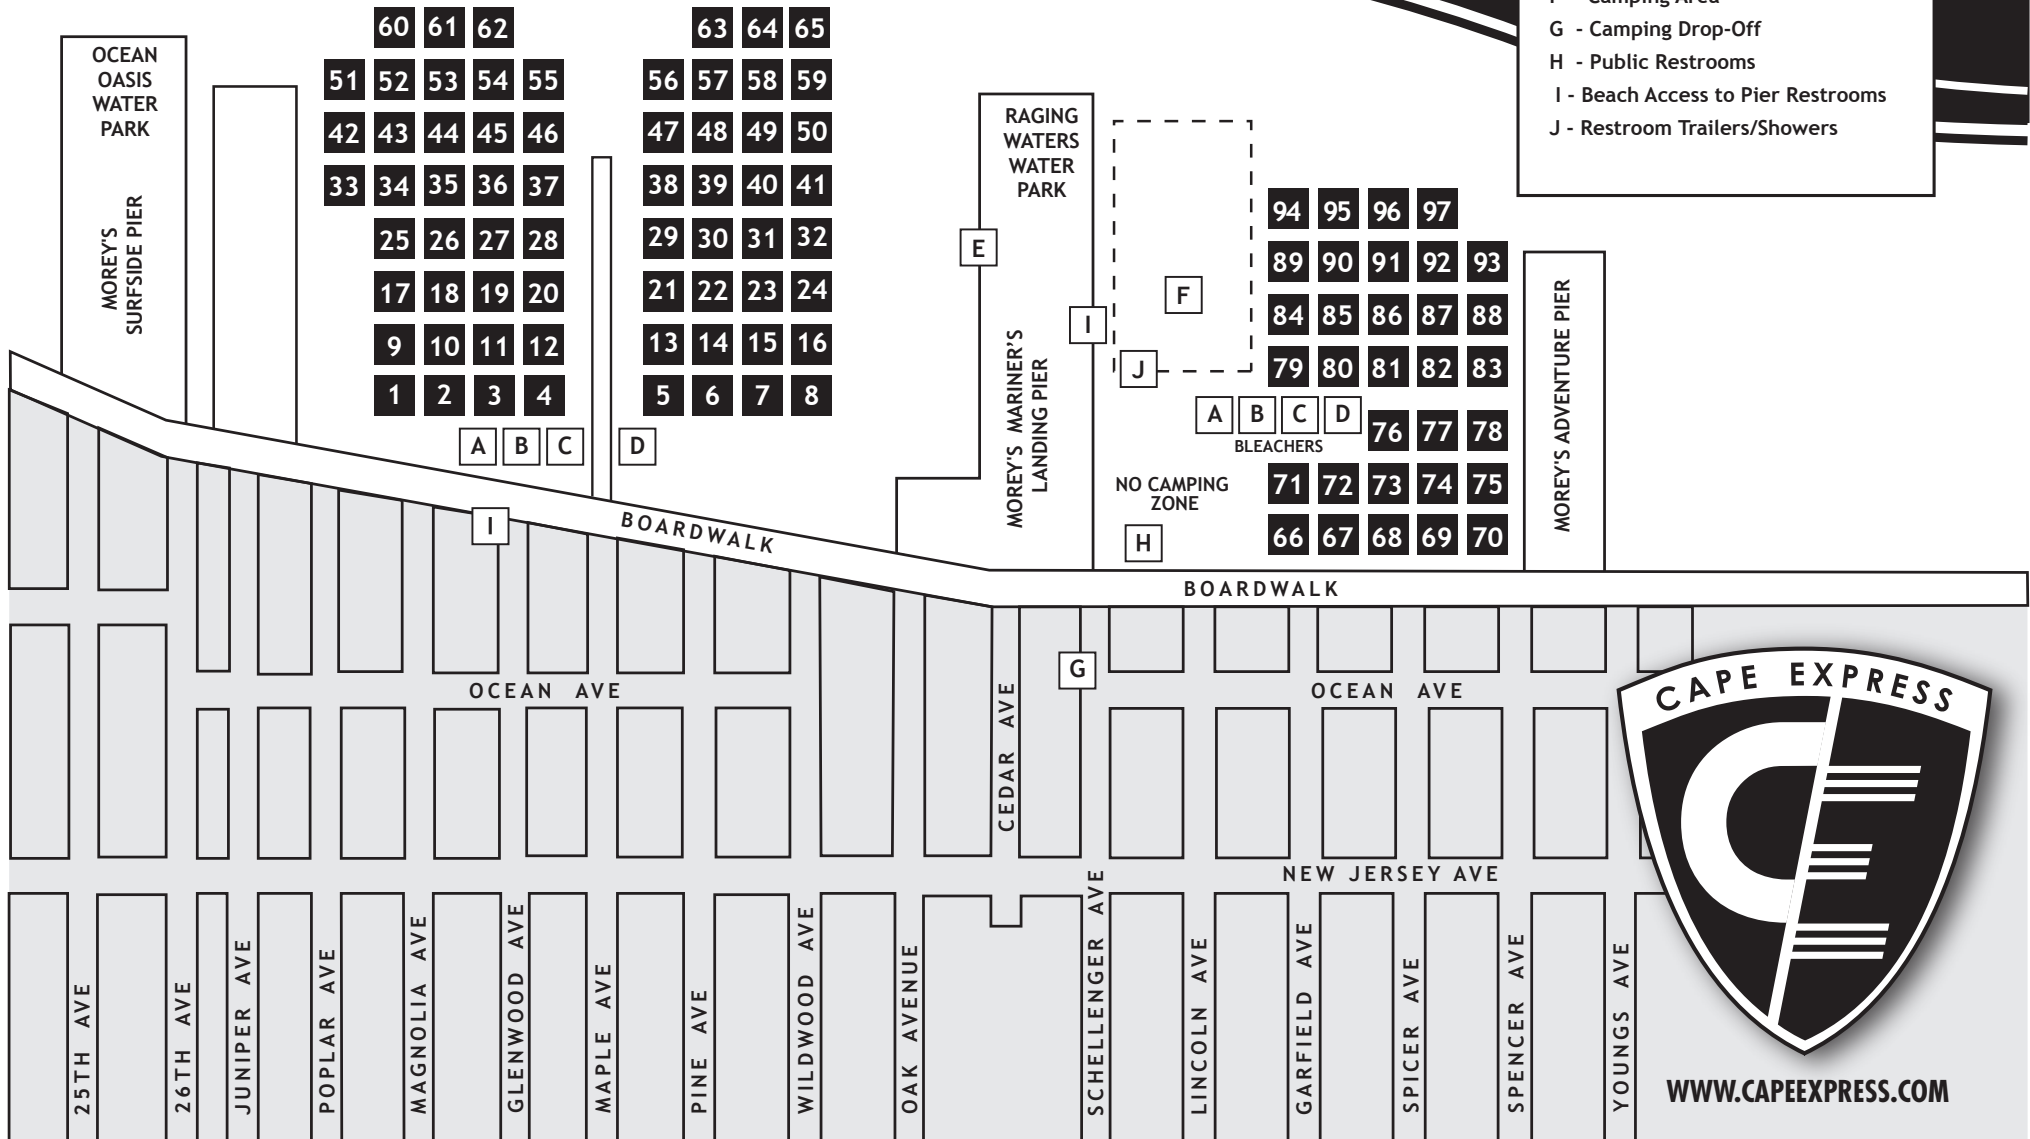

# WILDWOOD, NEW JERSEY

# BEACH BLAST

**MAP KEY:**

- 1 - 96** Fields
- A** - Drink Vending
- B** - Tournament Tent and First Aid
- C** - T-Shirt, Trophies and Drink Tent
- D** - Soccer Vending
- E** - Rendezvous Beach Picnic Pavilion
- F** - Camping Area
- G** - Camping Drop-Off
- H** - Public Restrooms
- I** - Beach Access to Pier Restrooms
- J** - Restroom Trailers/Showers