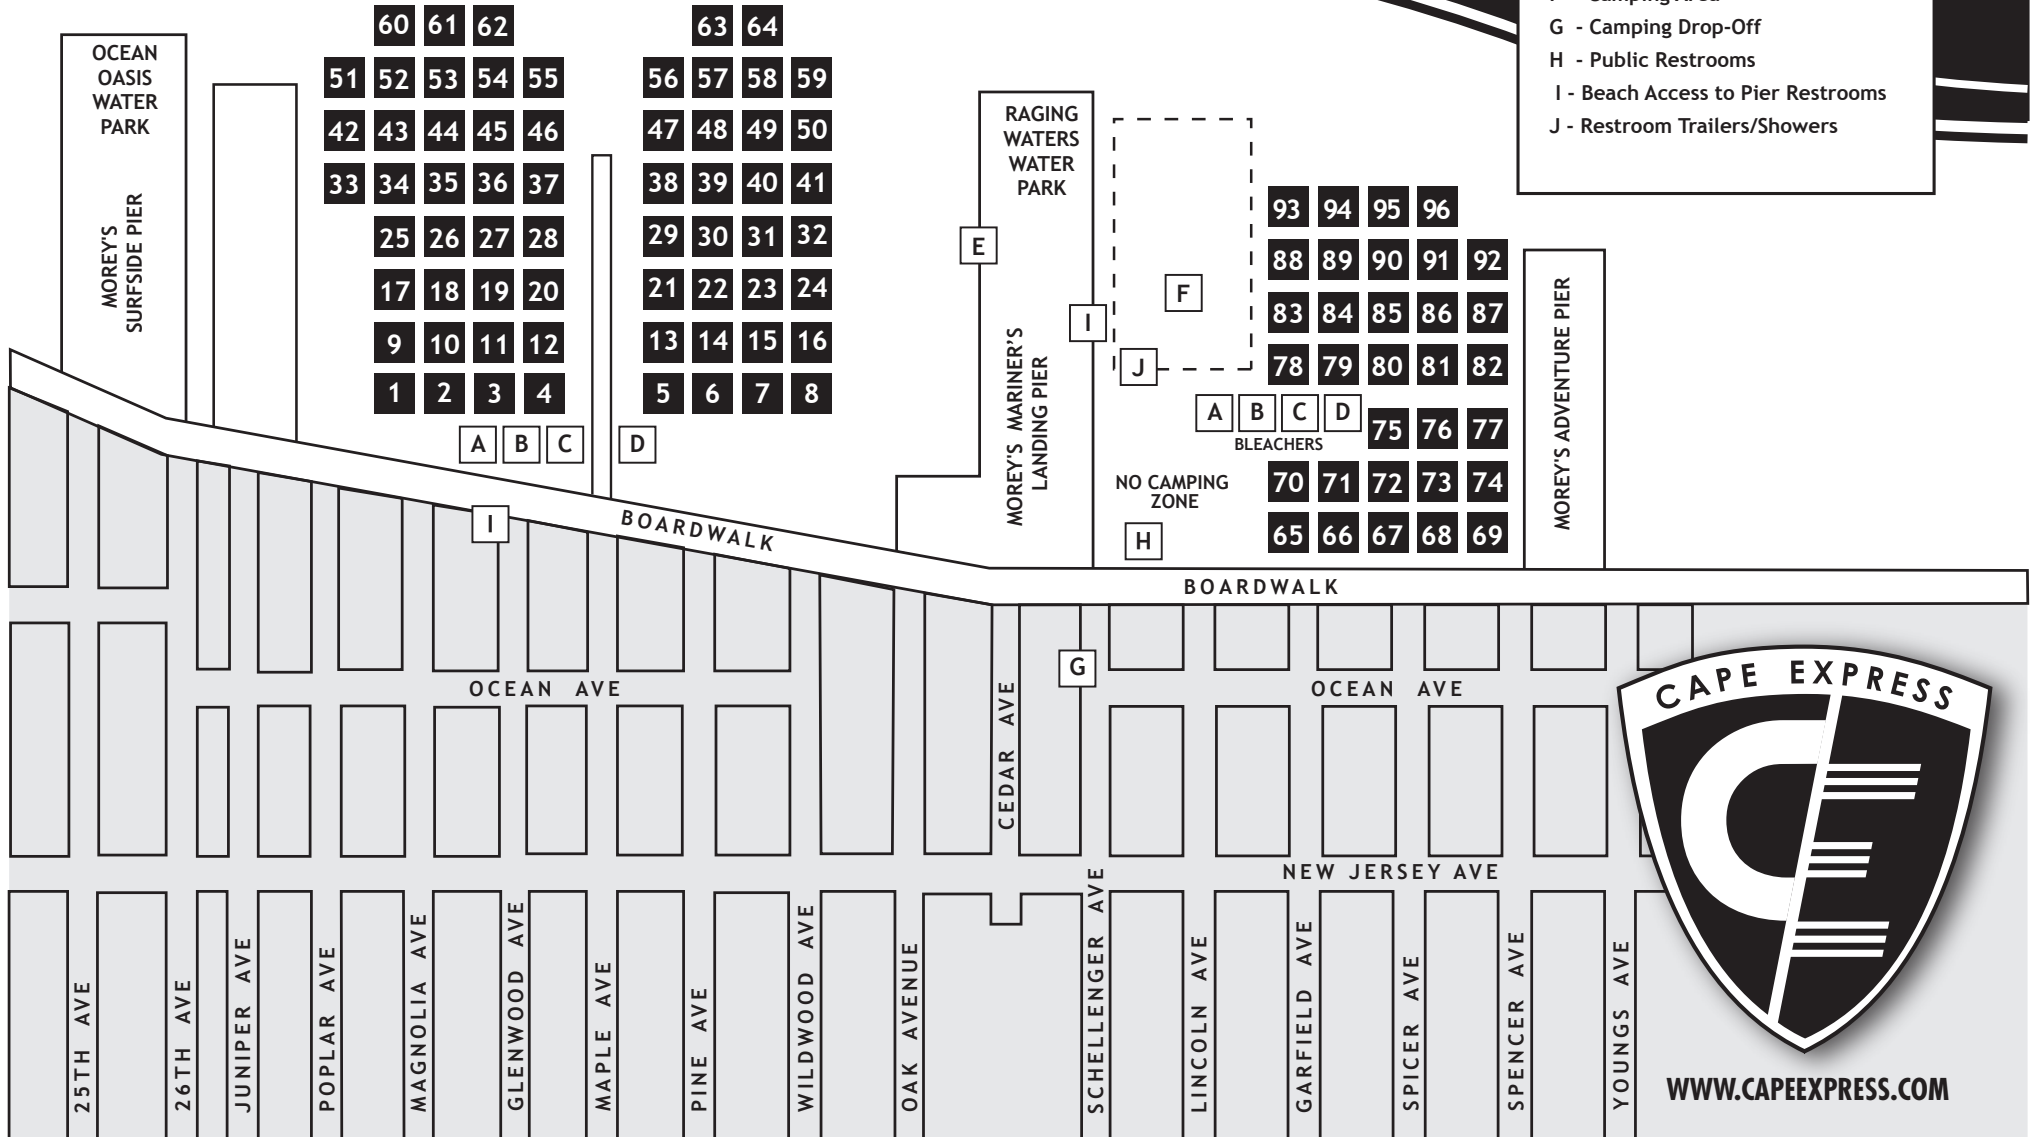

# WILDWOOD, NEW JERSEY

# BEACH BLAST

- MAP KEY:**
- 1 - 96** Fields
  - A** - Drink Vending
  - B** - Tournament Tent and First Aid
  - C** - T-Shirt, Trophies and Drink Tent
  - D** - Soccer Vending
  - E** - Rendezvous Beach Picnic Pavilion
  - F** - Camping Area
  - G** - Camping Drop-Off
  - H** - Public Restrooms
  - I** - Beach Access to Pier Restrooms
  - J** - Restroom Trailers/Showers